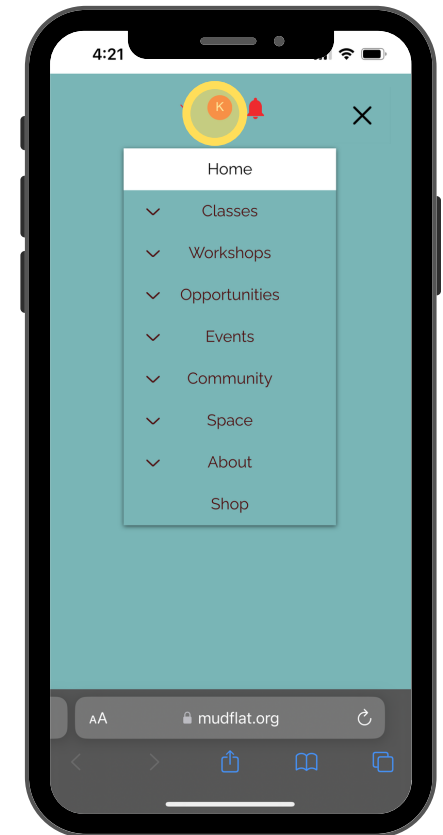

SIGN UP OR LOG IN USING GOOGLE ON MUDFLAT.ORG

Follow the yellow dots
for where to tap

Go to Mudflat.org and
select the menu

Select log in to sign into
your Mudflat.org
account.

To sign up for an
account, select *sign up
with google* and enter
gmail info to log in or sign
up.

You should now be
signed in. You can tell
you are signed in by the
red curcle at the top
with your first initial in
it.