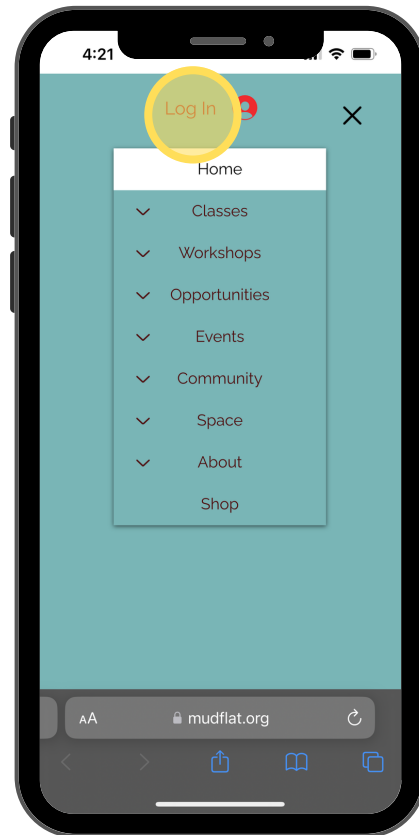

SIGN UP OR LOG IN USING GOOGLE ON MUDFLAT.ORG

Follow the yellow dots
for where to tap

Go to Mudflat.org and
select the menu

Select log in to sign into
your Mudflat.org
account.

To sign up for an
account, select *sign up
with google* and enter
gmail info to log in or sign
up.

You should now be
signed in. You can tell
you are signed in by the
red curcle at the top
with your first initial in
it.