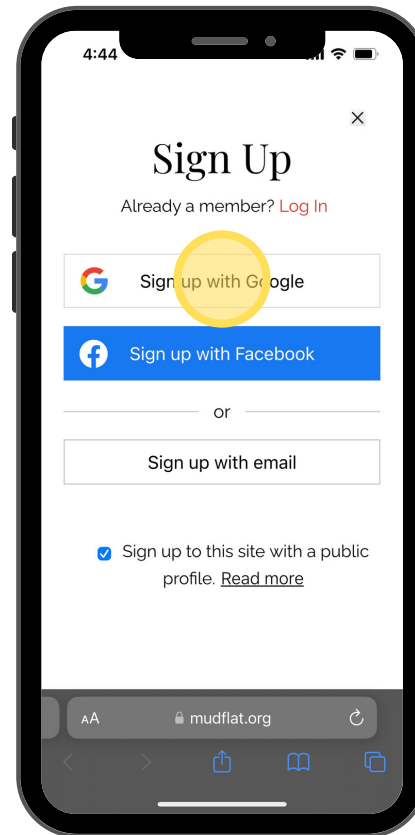

SIGN UP OR LOG IN USING GOOGLE ON MUDFLAT.ORG

Follow the yellow dots
for where to tap

Go to Mudflat.org and
select the menu

Select log in to sign into
your Mudflat.org
account.

To sign up for an
account, select *sign up
with google* and enter
gmail info to log in or sign
up.

You should now be
signed in. You can tell
you are signed in by the
red curcle at the top
with your first initial in
it.