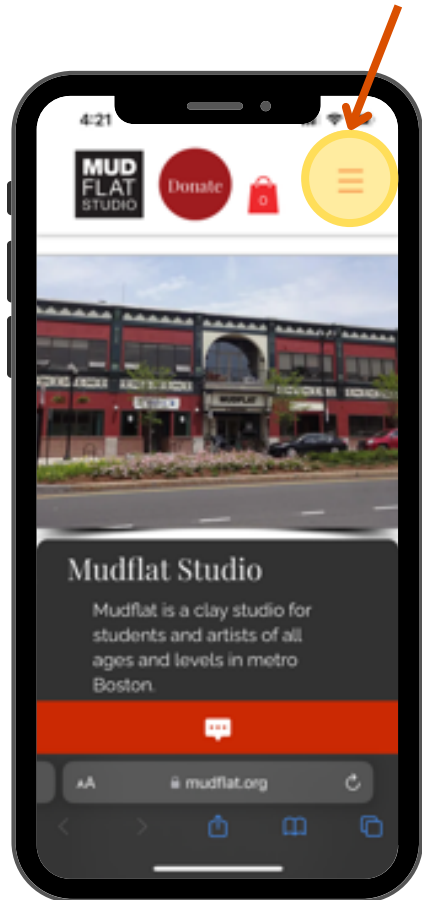

SIGN UP OR LOG IN USING GOOGLE ON MUDFLAT.ORG

Follow the yellow dots
for where to tap

Go to Mudflat.org and
select the menu

Select log in to sign into
your Mudflat.org
account.

To sign up for an
account, select *sign up
with google* and enter
gmail info to log in or sign
up.

You should now be
signed in. You can tell
you are signed in by the
red curcle at the top
with your first initial in
it.